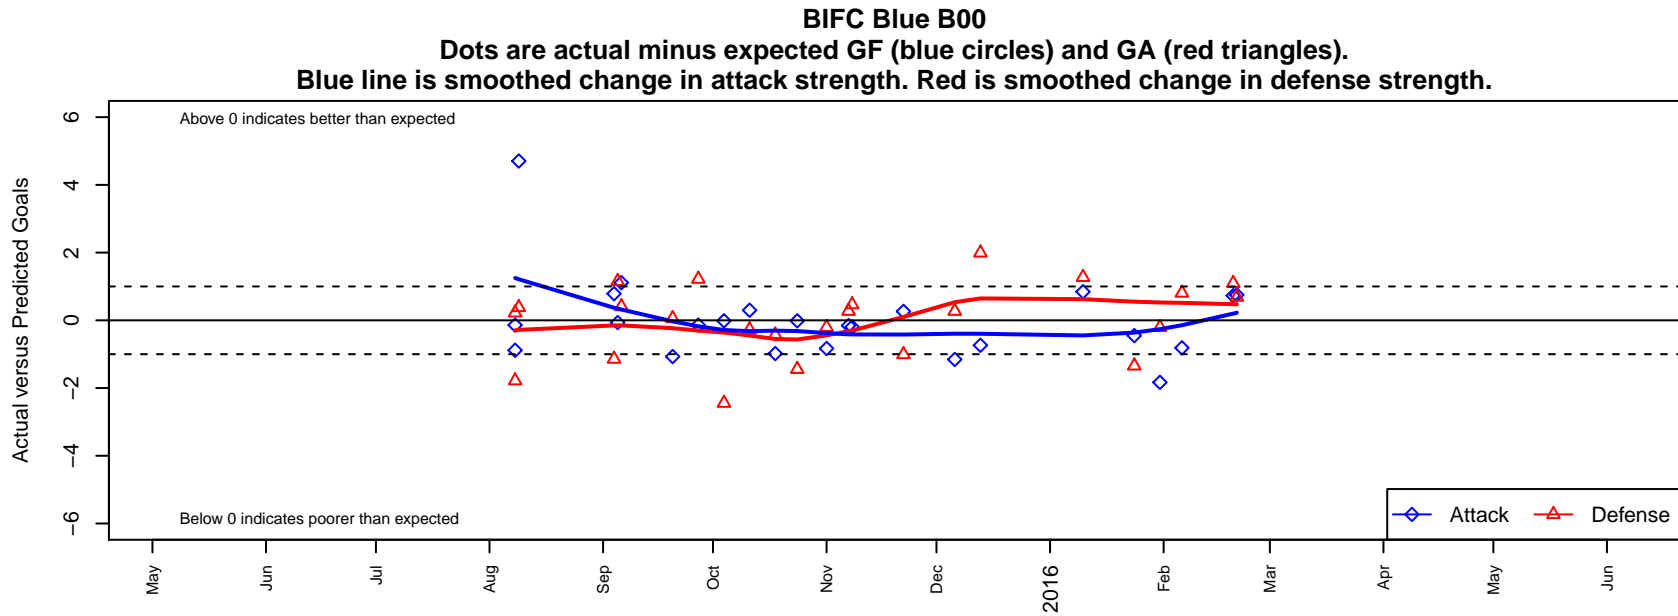

**attack and defense variance (black dot)
relative to other teams
and top 10 in region**

**attack and defense rating
relative to others at age
and all opponents in last 13 months**

BIFC Blue B00

Bainbridge Island FC
Bainbridge Island, WA
B00 total strength=1270
attack=4.87 defense=5.35
fall league = RCL B00 Div 4
notes= Self 2013

alt names used:
BIFC '00 Blue
BIFC 00 Blue
BIFC '00 Blue
BIFC 00 Blue

Venues played:
2015 River Jam Samba U15
2015 Labor Day Cup BU15 Silver
2015 RCL B00 Div 4
2015 WYS Presidents Cup B00 Division 2