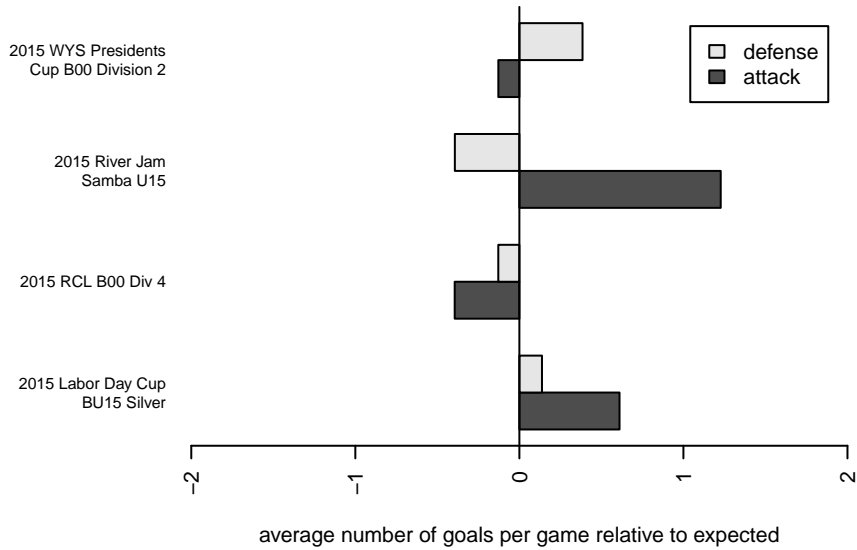

Performance relative to 13 month average