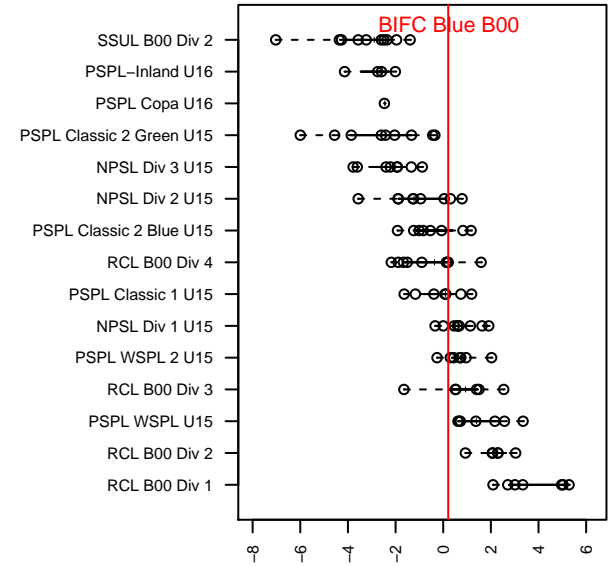

**attack and defense rating
relative to others at age
and all opponents in last 13 months**