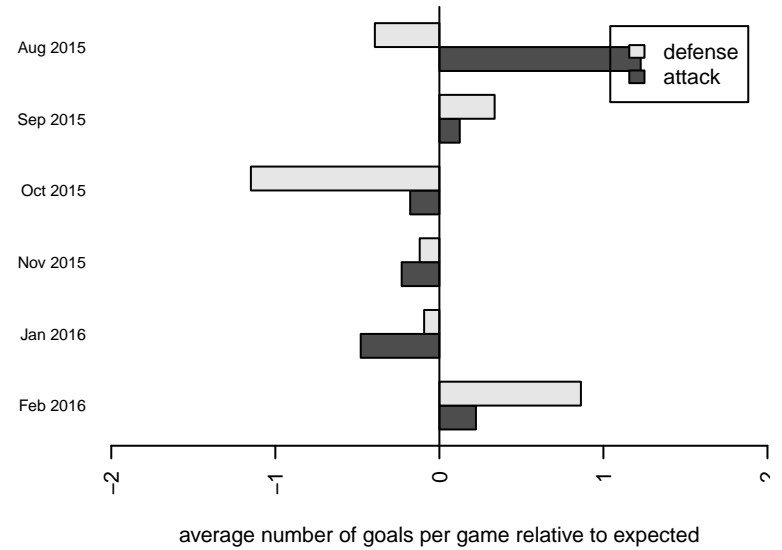

Performance relative to 13 month average